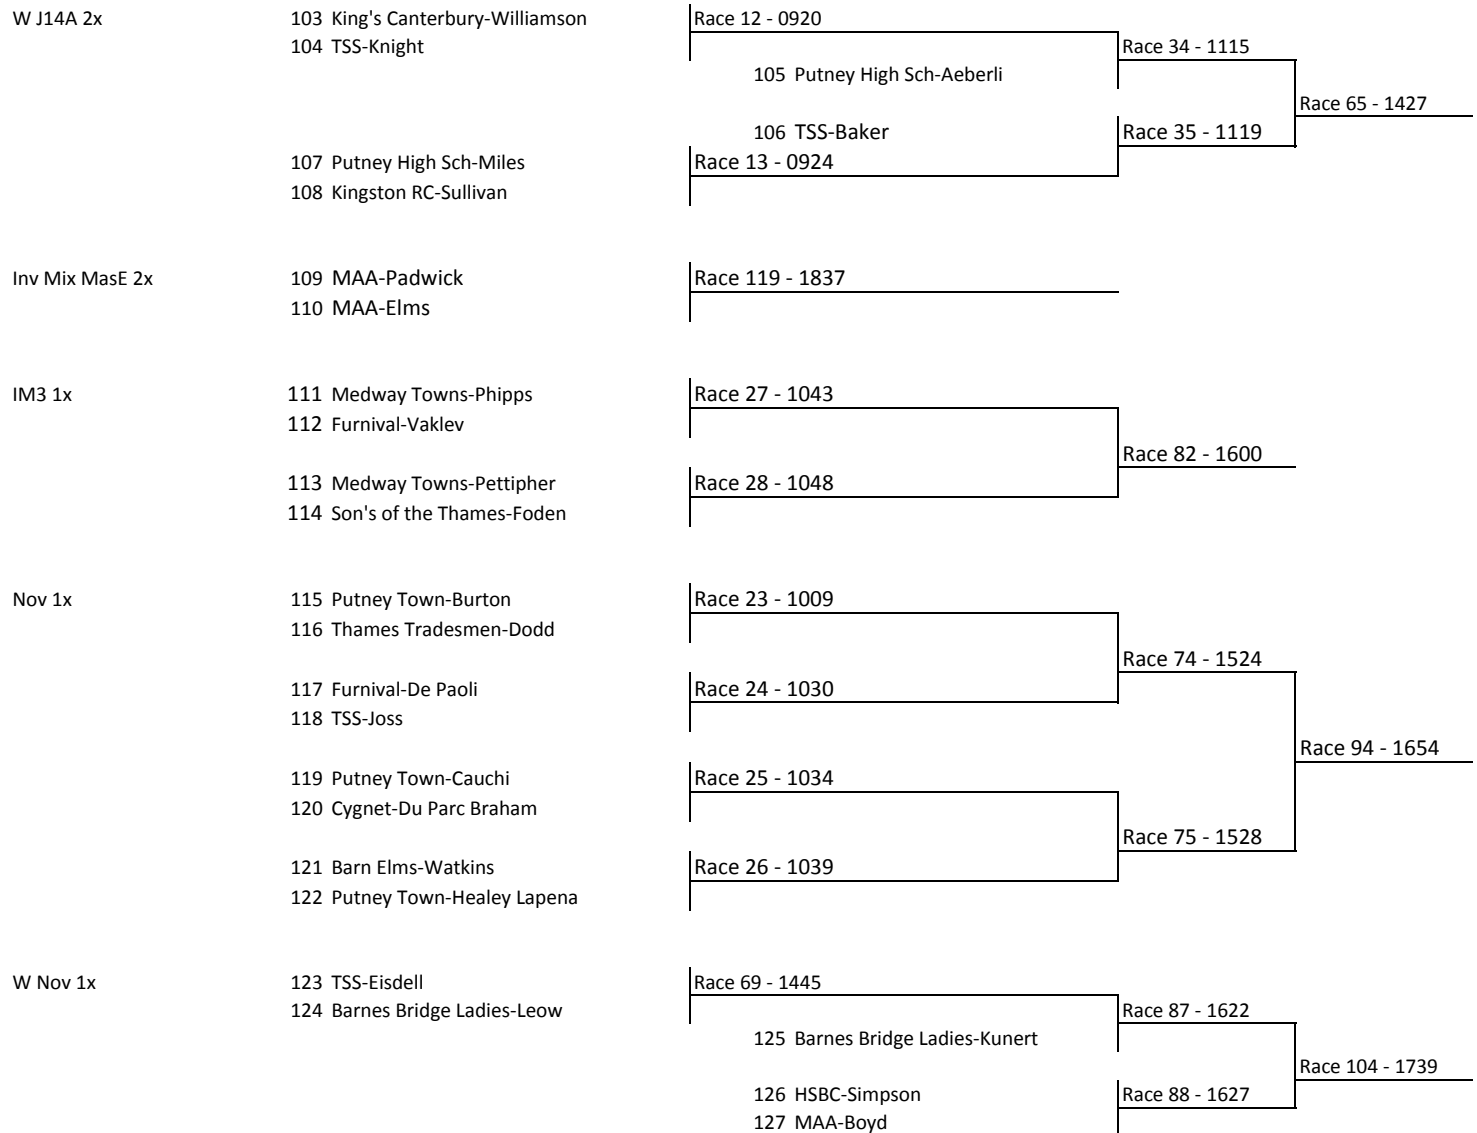

Barnes and Mortlake Regatta 2015 - Draw

Nov 8o	1 Team Keane-McManus	Race 46 - 1209	Race 63 - 1418
	2 Emanuel - Bajwa		
	3 Vesta-Radcke		
	4 Emanuel-Willems	Race 47 - 1213	
	5 Kingston RC-Tunbridge		
	6 Quintin-Hannus		
W Nov 8o	7 Team Keane-Martin	Race 91 - 1640	Race 106 - 1748
	8 Barnes Bridge Ladies-Bowes		
	9 Poplar, Blackwall & D-Leong	Race 92 - 1645	
	10 Twickenham-Strassheim		
Mix IM2 4+	11 BBL/CYG-Cream Puffs	Race 16 - 0938	Race 114 - 1824
	12 BBL/CYG-Gooseberry fools		
	13 BBL/CYG-Knicker Bocker Glories	Race 70 - 1450	
	14 BBL/CYG-Jam Roly Polys		
IM3 4+	15 Quintin-Amin	Race 44 - 1200	Race 62 - 1414
	16 Gravesend-Mentor		
	17 Poplar, Blackwall & D-Gliniecki		
	18 Putney Town-Magnano	Race 45 - 1204	
	19 Cygnet-Rae		
	20 Imperial Medics		
W IM3 4+	21 Gravesend-Skinner	Race 48 - 1218	Race 109 - 1801
	22 St Paul's Girls Sch-Lewis		
	23 St Paul's Girls Sch-Thomson	Race 49 - 1222	
	24 Quintin/Westminster		

First named crew is on Middlesex

Barnes and Mortlake Regatta 2015 - Draw

First named crew is on Middlesex

Barnes and Mortlake Regatta 2015 - Draw

First named crew is on Middlesex

Barnes and Mortlake Regatta 2015 - Draw

First named crew is on Middlesex

Barnes and Mortlake Regatta 2015 - Draw

First named crew is on Middlesex

Barnes and Mortlake Regatta 2015 - Draw

First named crew is on Middlesex