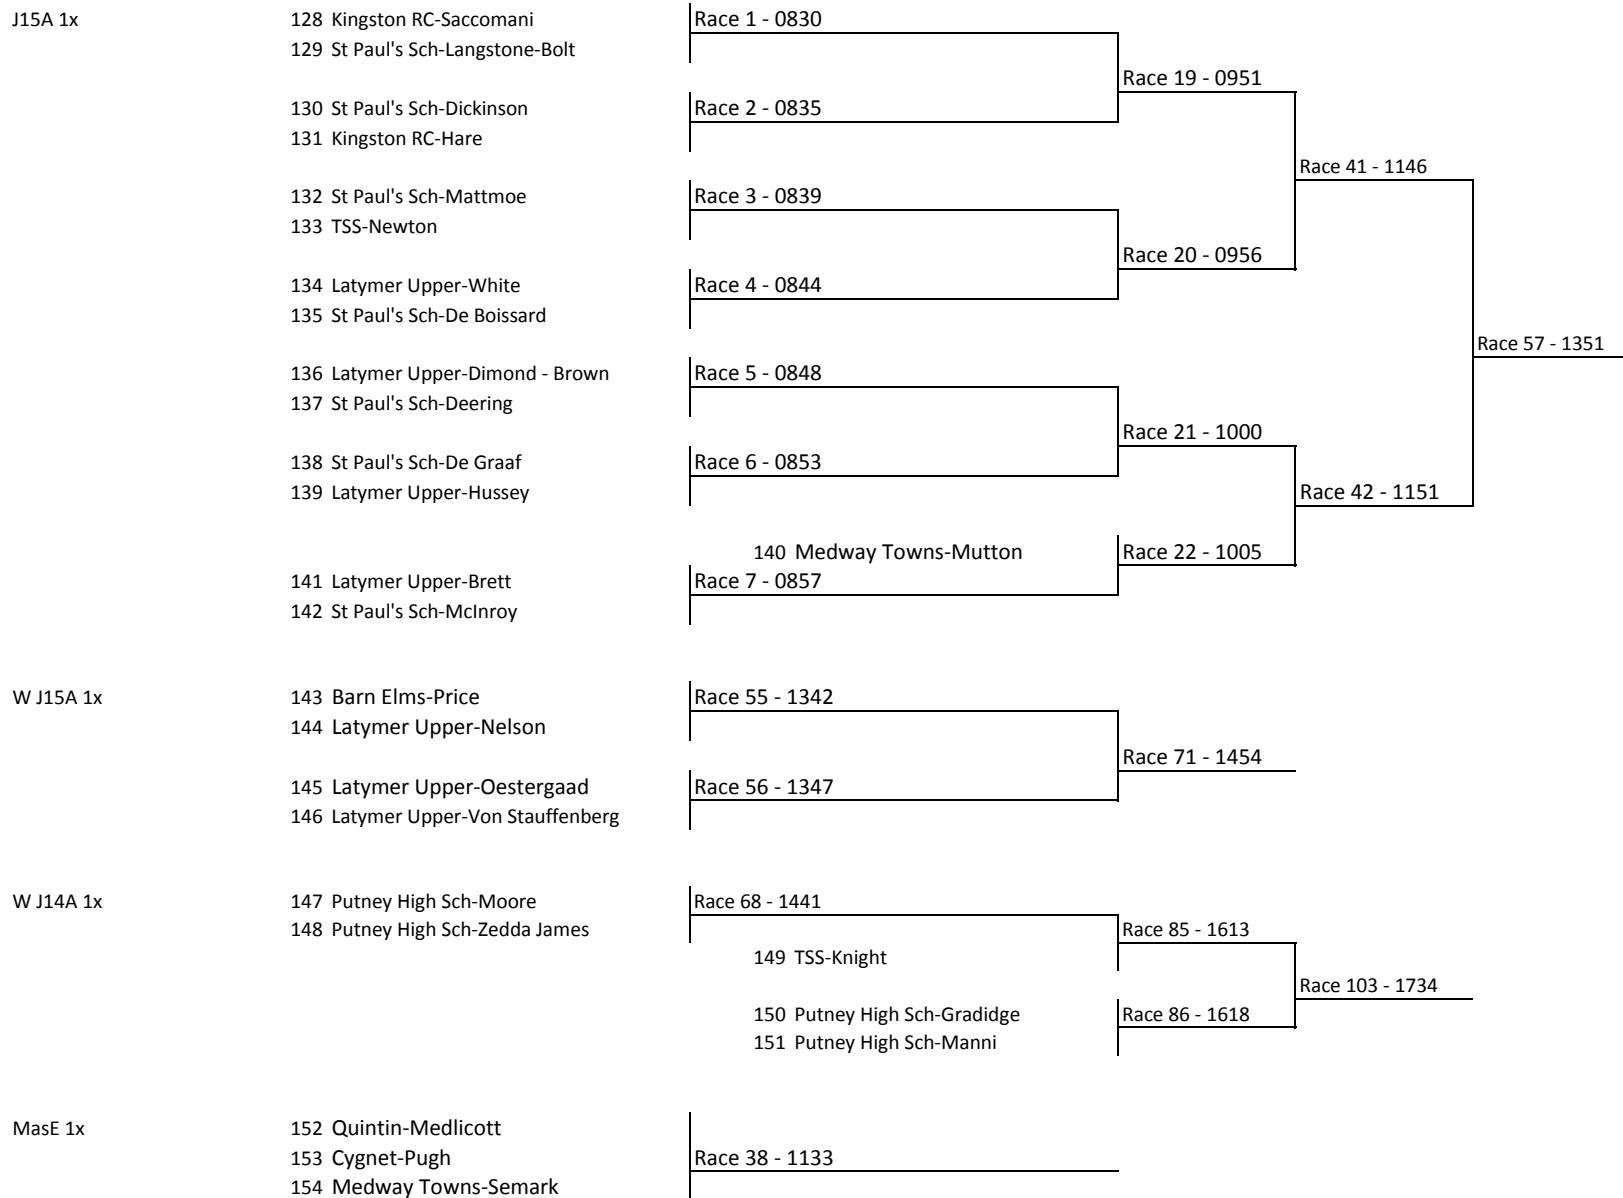

Barnes and Mortlake Regatta 2015 - Draw

Nov 8o	1 Team Keane-McManus	Race 46 - 1209	Race 63 - 1418
	2 Emanuel - Bajwa		
	3 Vesta-Radcke		
	4 Emanuel-Willems	Race 47 - 1213	
	5 Kingston RC-Tunbridge		
	6 Quintin-Hannus		
W Nov 8o	7 Team Keane-Martin	Race 91 - 1640	Race 106 - 1748
	8 Barnes Bridge Ladies-Bowes		
	9 Poplar, Blackwall & D-Leong	Race 92 - 1645	
	10 Twickenham-Strassheim		
Mix IM2 4+	11 BBL/CYG-Cream Puffs	Race 16 - 0938	Race 114 - 1824
	12 BBL/CYG-Gooseberry fools		
	13 BBL/CYG-Knicker Bocker Glories	Race 70 - 1450	
	14 BBL/CYG-Jam Roly Polys		
IM3 4+	15 Quintin-Amin	Race 44 - 1200	Race 62 - 1414
	16 Gravesend-Mentor		
	17 Poplar, Blackwall & D-Gliniecki		
	18 Putney Town-Magnano	Race 45 - 1204	
	19 Cygnet-Rae		
	20 Imperial Medics		
W IM3 4+	21 Gravesend-Skinner	Race 48 - 1218	Race 109 - 1801
	22 St Paul's Girls Sch-Lewis		
	23 St Paul's Girls Sch-Thomson	Race 49 - 1222	
	24 Quintin/Westminster		

First named crew is on Middlesex

Barnes and Mortlake Regatta 2015 - Draw

First named crew is on Middlesex

Barnes and Mortlake Regatta 2015 - Draw

First named crew is on Middlesex

Barnes and Mortlake Regatta 2015 - Draw

First named crew is on Middlesex

Barnes and Mortlake Regatta 2015 - Draw

First named crew is on Middlesex

Barnes and Mortlake Regatta 2015 - Draw

First named crew is on Middlesex