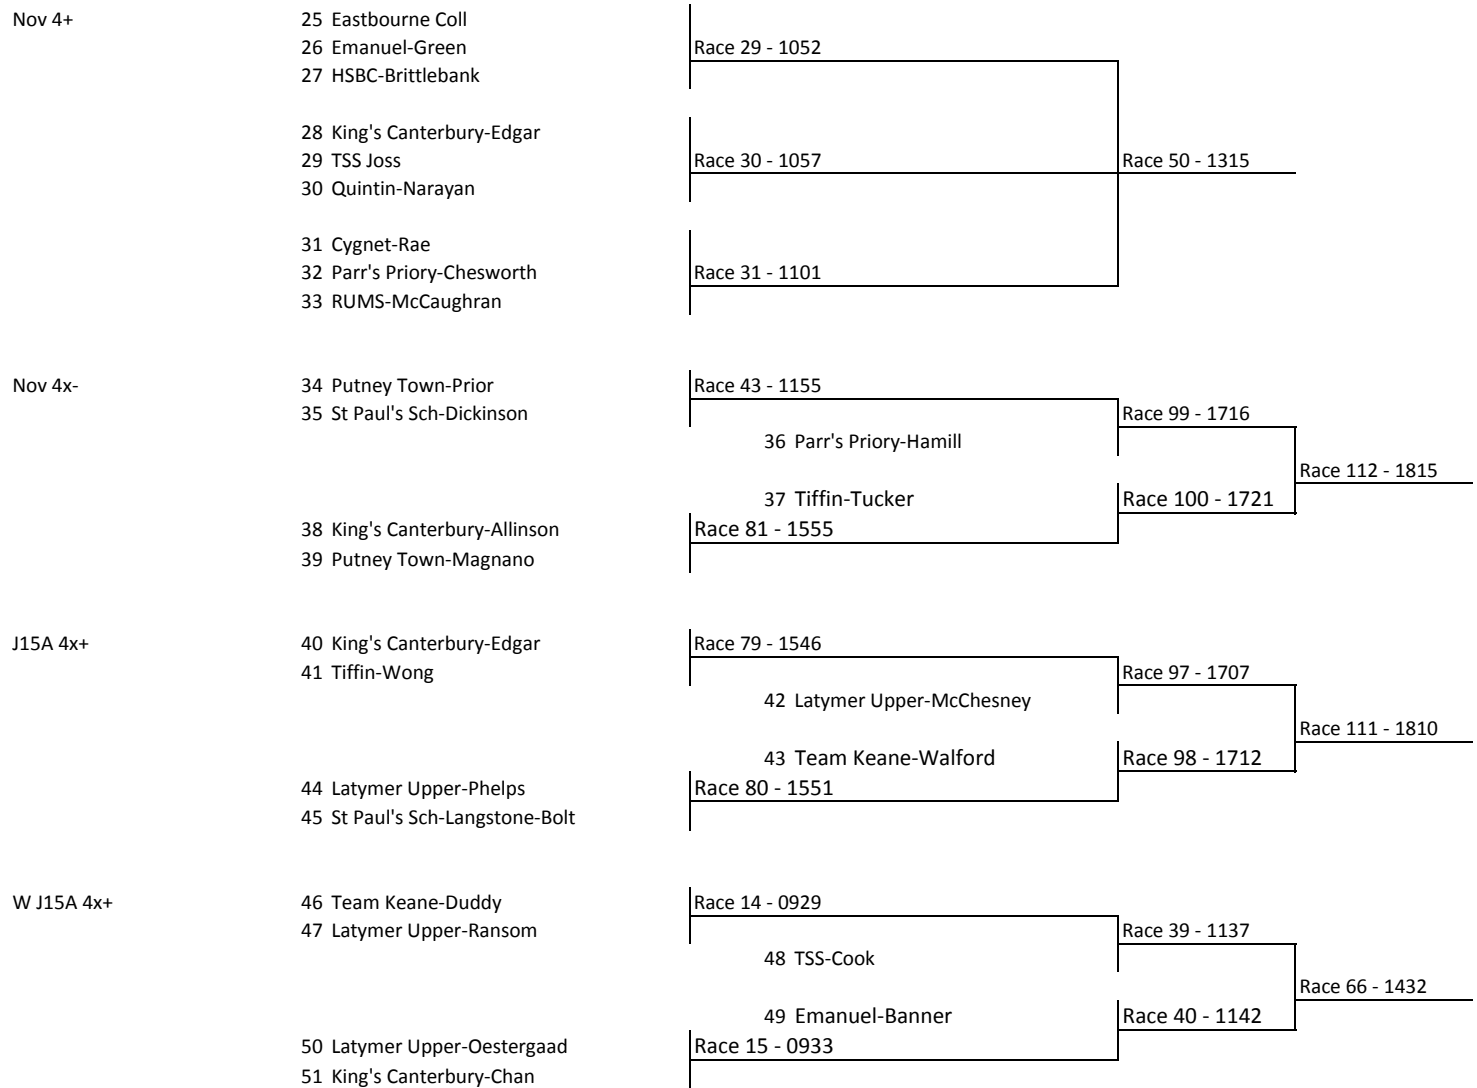

Barnes and Mortlake Regatta 2015 - Draw

Nov 8o	1 Team Keane-McManus	Race 46 - 1209	Race 63 - 1418
	2 Emanuel - Bajwa		
	3 Vesta-Radcke		
	4 Emanuel-Willems	Race 47 - 1213	
	5 Kingston RC-Tunbridge		
	6 Quintin-Hannus		
W Nov 8o	7 Team Keane-Martin	Race 91 - 1640	Race 106 - 1748
	8 Barnes Bridge Ladies-Bowes		
	9 Poplar, Blackwall & D-Leong	Race 92 - 1645	
	10 Twickenham-Strassheim		
Mix IM2 4+	11 BBL/CYG-Cream Puffs	Race 16 - 0938	Race 114 - 1824
	12 BBL/CYG-Gooseberry fools		
	13 BBL/CYG-Knicker Bocker Glories	Race 70 - 1450	
	14 BBL/CYG-Jam Roly Polys		
IM3 4+	15 Quintin-Amin	Race 44 - 1200	Race 62 - 1414
	16 Gravesend-Mentor		
	17 Poplar, Blackwall & D-Gliniecki		
	18 Putney Town-Magnano	Race 45 - 1204	
	19 Cygnet-Rae		
	20 Imperial Medics		
W IM3 4+	21 Gravesend-Skinner	Race 48 - 1218	Race 109 - 1801
	22 St Paul's Girls Sch-Lewis		
	23 St Paul's Girls Sch-Thomson	Race 49 - 1222	
	24 Quintin/Westminster		

First named crew is on Middlesex

Barnes and Mortlake Regatta 2015 - Draw

First named crew is on Middlesex

Barnes and Mortlake Regatta 2015 - Draw

First named crew is on Middlesex

Barnes and Mortlake Regatta 2015 - Draw

First named crew is on Middlesex

Barnes and Mortlake Regatta 2015 - Draw

First named crew is on Middlesex

Barnes and Mortlake Regatta 2015 - Draw

First named crew is on Middlesex