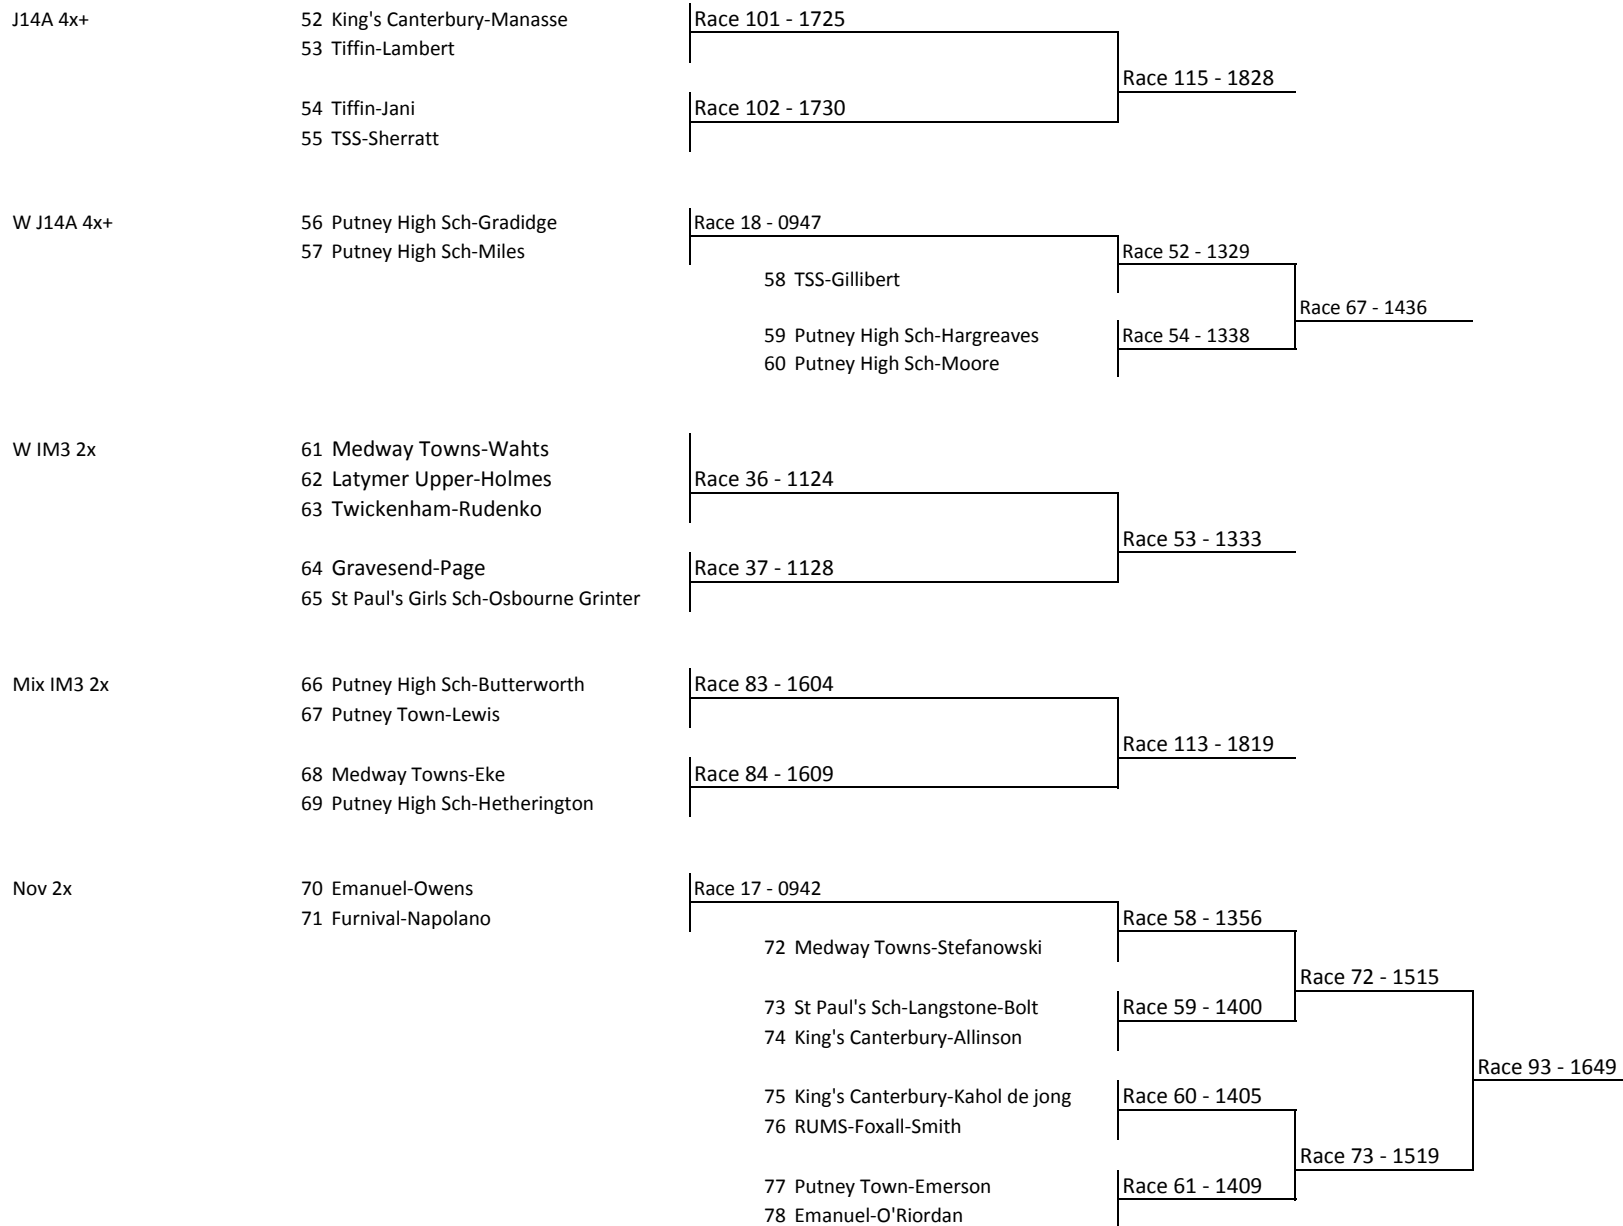

Barnes and Mortlake Regatta 2015 - Draw

Nov 8o	1 Team Keane-McManus	Race 46 - 1209	Race 63 - 1418
	2 Emanuel - Bajwa		
	3 Vesta-Radcke		
	4 Emanuel-Willems	Race 47 - 1213	
	5 Kingston RC-Tunbridge		
	6 Quintin-Hannus		
W Nov 8o	7 Team Keane-Martin	Race 91 - 1640	Race 106 - 1748
	8 Barnes Bridge Ladies-Bowes		
	9 Poplar, Blackwall & D-Leong	Race 92 - 1645	
	10 Twickenham-Strassheim		
Mix IM2 4+	11 BBL/CYG-Cream Puffs	Race 16 - 0938	Race 114 - 1824
	12 BBL/CYG-Gooseberry fools		
	13 BBL/CYG-Knicker Bocker Glories	Race 70 - 1450	
	14 BBL/CYG-Jam Roly Polys		
IM3 4+	15 Quintin-Amin	Race 44 - 1200	Race 62 - 1414
	16 Gravesend-Mentor		
	17 Poplar, Blackwall & D-Gliniecki		
	18 Putney Town-Magnano	Race 45 - 1204	
	19 Cygnet-Rae		
	20 Imperial Medics		
W IM3 4+	21 Gravesend-Skinner	Race 48 - 1218	Race 109 - 1801
	22 St Paul's Girls Sch-Lewis		
	23 St Paul's Girls Sch-Thomson	Race 49 - 1222	
	24 Quintin/Westminster		

First named crew is on Middlesex

Barnes and Mortlake Regatta 2015 - Draw

First named crew is on Middlesex

Barnes and Mortlake Regatta 2015 - Draw

First named crew is on Middlesex

Barnes and Mortlake Regatta 2015 - Draw

First named crew is on Middlesex

Barnes and Mortlake Regatta 2015 - Draw

First named crew is on Middlesex

Barnes and Mortlake Regatta 2015 - Draw

First named crew is on Middlesex