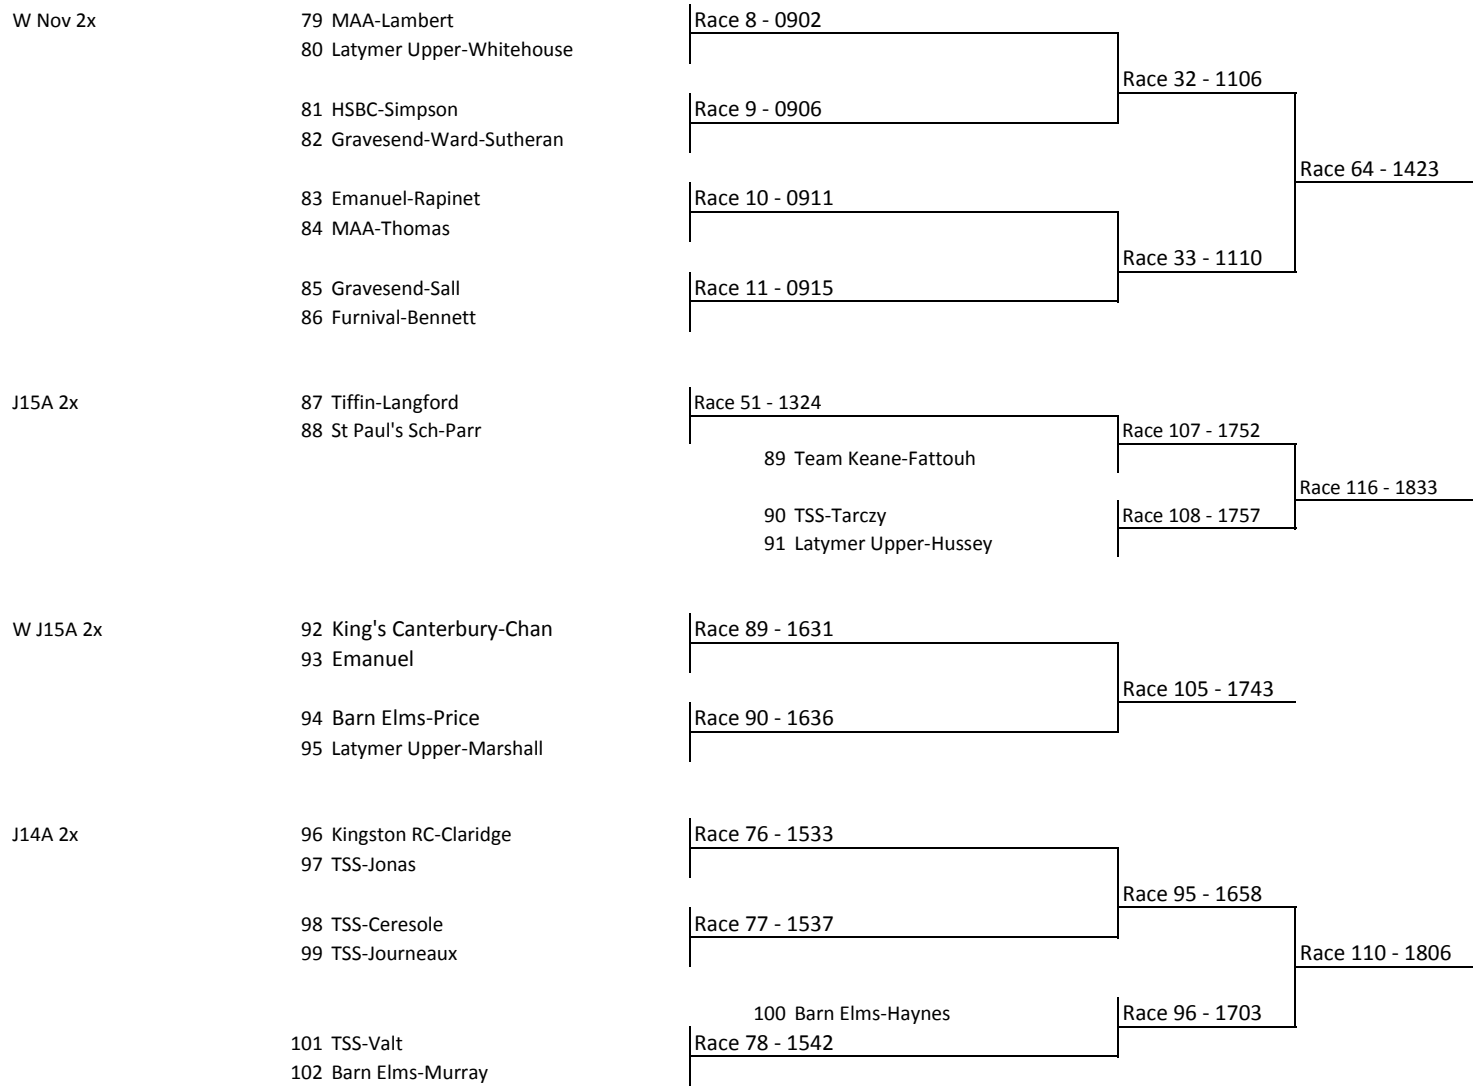

Barnes and Mortlake Regatta 2015 - Draw

Nov 8o	1 Team Keane-McManus	Race 46 - 1209	Race 63 - 1418
	2 Emanuel - Bajwa		
	3 Vesta-Radcke		
	4 Emanuel-Willems	Race 47 - 1213	
	5 Kingston RC-Tunbridge		
	6 Quintin-Hannus		
W Nov 8o	7 Team Keane-Martin	Race 91 - 1640	Race 106 - 1748
	8 Barnes Bridge Ladies-Bowes		
	9 Poplar, Blackwall & D-Leong	Race 92 - 1645	
	10 Twickenham-Strassheim		
Mix IM2 4+	11 BBL/CYG-Cream Puffs	Race 16 - 0938	Race 114 - 1824
	12 BBL/CYG-Gooseberry fools		
	13 BBL/CYG-Knicker Bocker Glories	Race 70 - 1450	
	14 BBL/CYG-Jam Roly Polys		
IM3 4+	15 Quintin-Amin	Race 44 - 1200	Race 62 - 1414
	16 Gravesend-Mentor		
	17 Poplar, Blackwall & D-Gliniecki		
	18 Putney Town-Magnano	Race 45 - 1204	
	19 Cygnet-Rae		
	20 Imperial Medics		
W IM3 4+	21 Gravesend-Skinner	Race 48 - 1218	Race 109 - 1801
	22 St Paul's Girls Sch-Lewis		
	23 St Paul's Girls Sch-Thomson	Race 49 - 1222	
	24 Quintin/Westminster		

First named crew is on Middlesex

Barnes and Mortlake Regatta 2015 - Draw

First named crew is on Middlesex

Barnes and Mortlake Regatta 2015 - Draw

First named crew is on Middlesex

Barnes and Mortlake Regatta 2015 - Draw

First named crew is on Middlesex

Barnes and Mortlake Regatta 2015 - Draw

First named crew is on Middlesex

Barnes and Mortlake Regatta 2015 - Draw

First named crew is on Middlesex