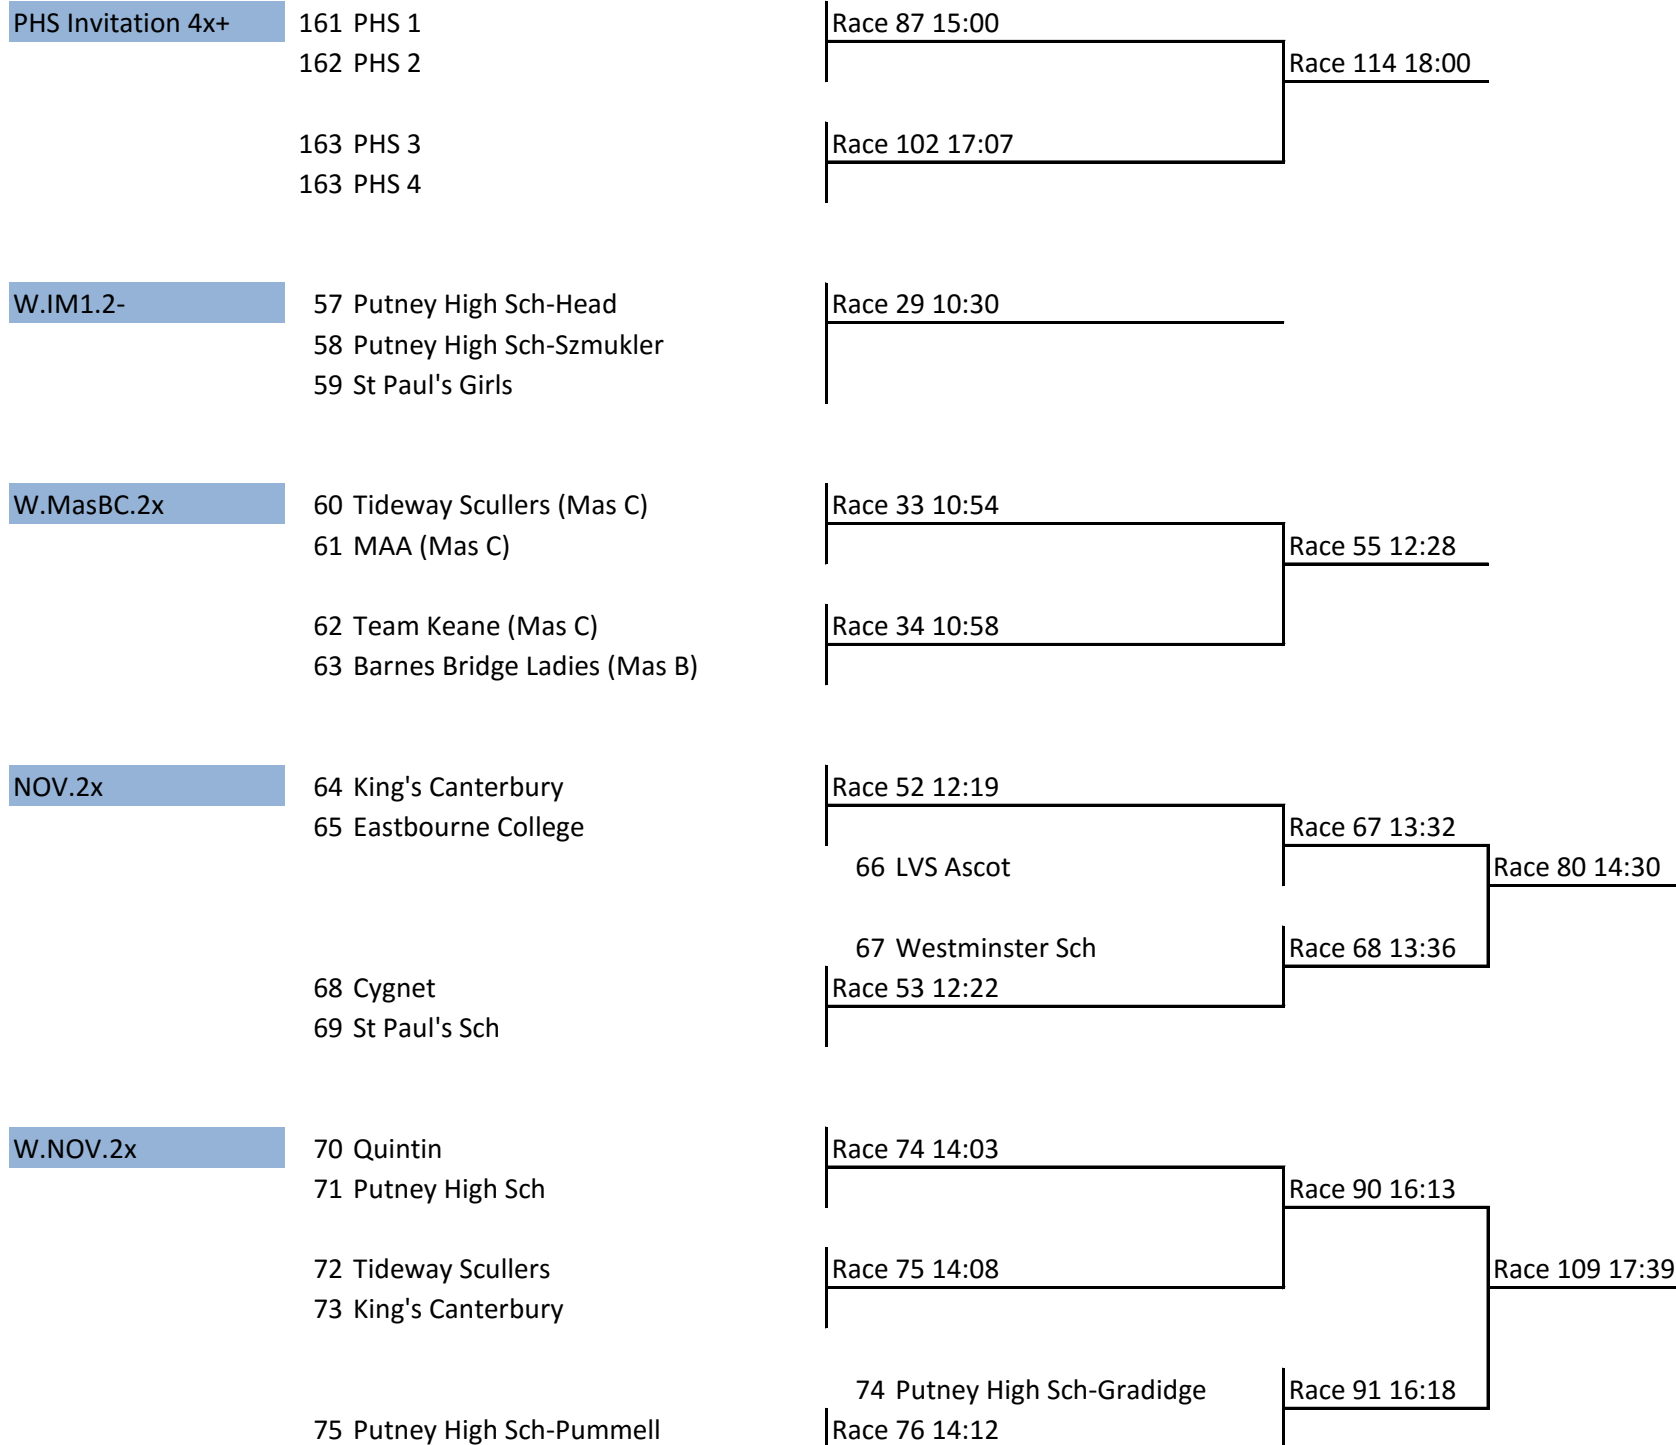

Race 14 9:20

W.J14A.4x+

53 Kingston
54 King's Canterbury

55 Team Keane
56 Barn Elms

Race 85 14:53

Race 104 17:16

Race 86 14:57

Barnes and Mortlake Regatta 2016 - Draw