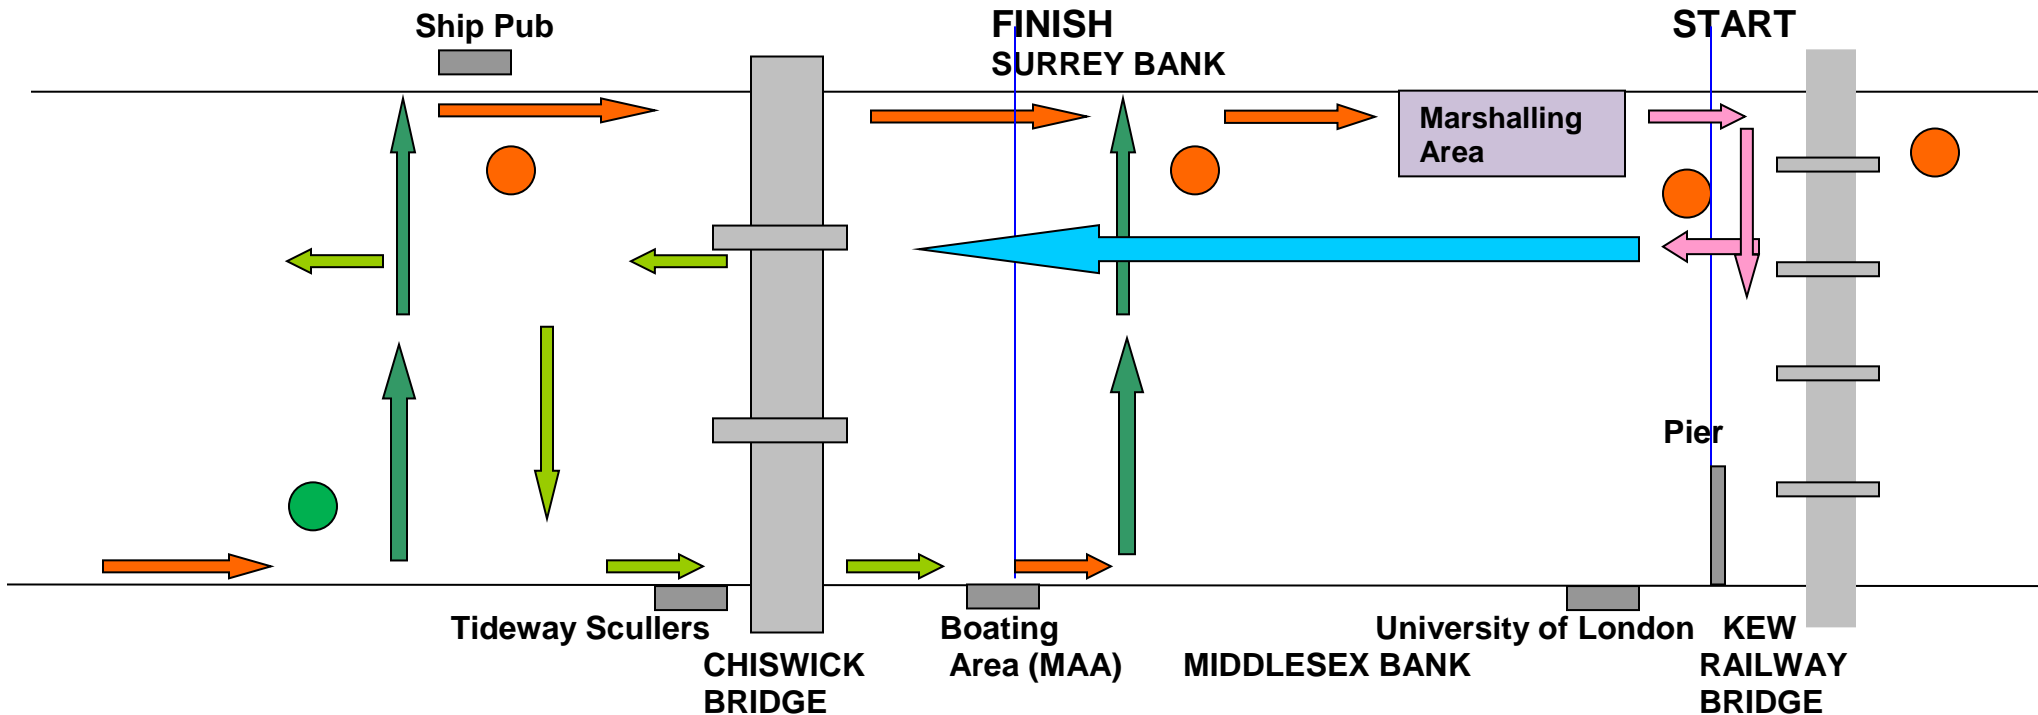

BARNES & MORTLAKE REGATTA 2018

COURSE DIAGRAM - EBB TIDE – RACING DOWNRIVER

- Crews going to the Marshalling Area
- Marshalling Area
- Crews going to the Start
- Crews Racing
- Crews returning to Boating Area and returning downriver

- Crossing Points
- Buoys